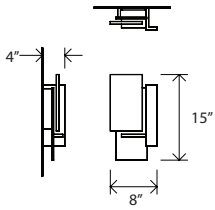

Vesper
sconce