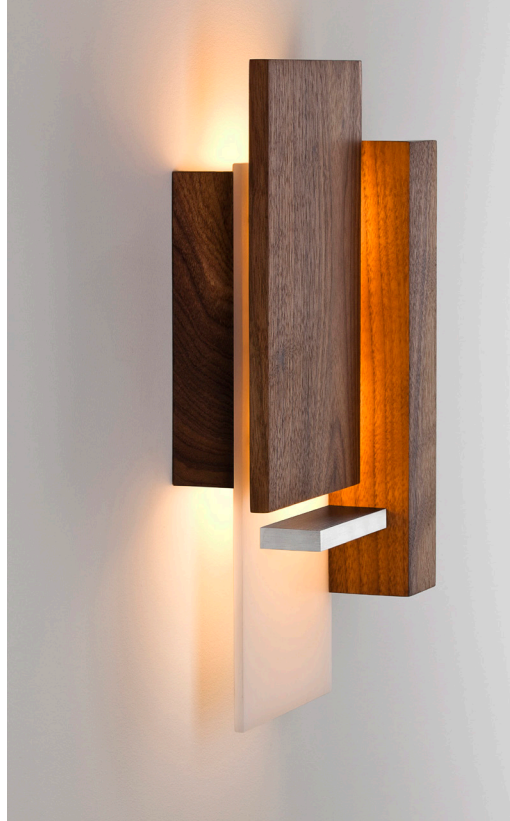

oiled walnut